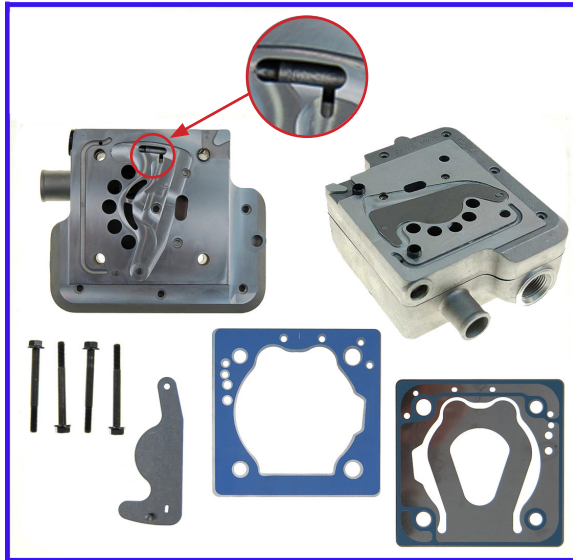

**NEW PRODUCT BULLETIN**

**Now stocking the latest version of the Wabco Style 85 mm single head assembly.**

Accupart offers 3 variations of this assembly. The Complete Head-Part # WAB-61W24CH1, The Valve Plate-Part # WAB61W24VP1, and The Head Kit-Part # WAB61W24KA1.

Single Complete Head Kit Assembly  
Part # WAB61W24CH1

This new version of valve plate has an additional relief (groove), machined as shown within the red circle. This new version requires slightly different parts when servicing, which are pictured above. These revised parts are included in the repair kit pictured directly below.

Single Valve Plate  
Part # WAB61W24VP1

Single Head Kit  
Part # WAB61W24KA1

**All Parts Now In Stock - Call or e-mail for pricing today!**