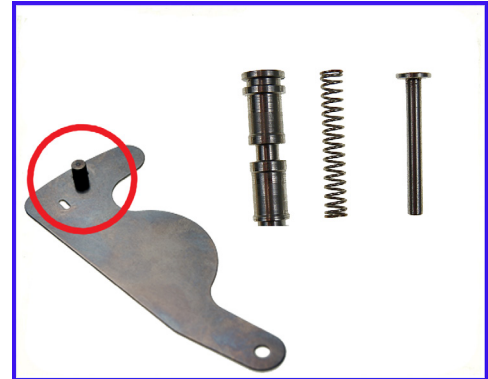

**NEW PRODUCT BULLETIN**

**Now stocking the latest version of the Wabco Style 85 mm single head assembly.**

Accupart offers 3 variations of this assembly. The Complete Head-Part # WAB-61W24CH1, The Valve Plate-Part # WAB61W24VP1, and The Head Kit-Part # WAB61W24KA1.

Single Complete Head Kit Assembly  
Part # WAB61W24CH1

This new version of valve plate has an additional relief (groove), machined as shown within the red circle. This new version requires slightly different parts when servicing, which are pictured above. These revised parts are included in the repair kit pictured directly below.

Single Valve Plate  
Part # WAB61W24VP1

Single Head Kit  
Part # WAB61W24KA1

**All Parts Now In Stock - Call or e-mail for pricing today!**