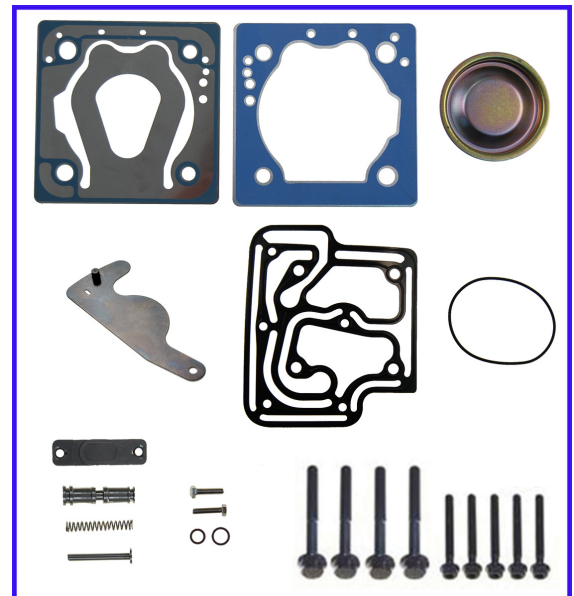

**NEW PRODUCT BULLETIN**

**Now stocking the latest version of the Wabco Style 85 mm single head assembly.**

Accupart offers 3 variations of this assembly. The Complete Head-Part # WAB-61W24CH1, The Valve Plate-Part # WAB61W24VP1, and The Head Kit-Part # WAB61W24KA1.

Single Complete Head Kit Assembly  
Part # WAB61W24CH1

This new version of valve plate has an additional relief (groove), machined as shown within the red circle. This new version requires slightly different parts when servicing, which are pictured above. These revised parts are included in the repair kit pictured directly below.

Single Valve Plate  
Part # WAB61W24VP1

Single Head Kit  
Part # WAB61W24KA1

**All Parts Now In Stock - Call or e-mail for pricing today!**