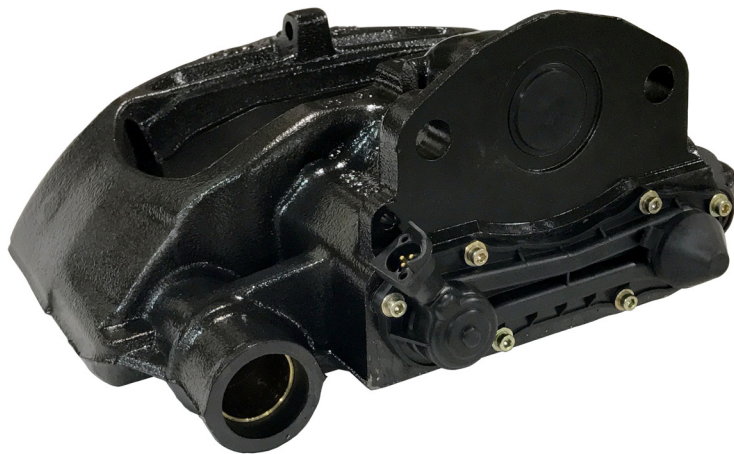

KNOSB718
Long Sensor Holder

KNORR SN7 AIR DISC CALIPER REPAIR KITS

KNOSN701
Tappet Kit
(74mm)

KNOSN702
Lever

KNOSN703
Bearing Set

KNOSN704
Bridge Assembly

KNOSN705
Shaft Housing Assembly

KNOSN706
Caliper Bolt

KNOSN707
Pinion Shaft

KNOSN708
Chain

KNOSN709
Cover W/O Sensor

KNOSN710
Potentiometer (Mercedes)

KNOSN711
Potentiometer (Mann)

KNOSN712
Cover

KNOSN713
Cover w/2 Long Bolts

KNOSN714
Rubber Cap (10)