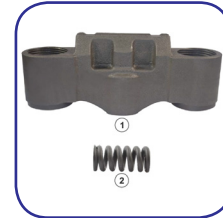

KNOSB710
Guide Pin Kit

KNOSB711
Rubber Cap (10)

KNOSB712
Shear Nut (10)

KNOSB713
Dust Cover (5)

KNOSB714
Adjuster

KNOSB715
Tappet Kit
(69mm)

KNOSB716
Spring Clip

KNOSB717
Spring

KNOSB718
Long Sensor Holder

KNORR SN7 AIR DISC CALIPER REPAIR KITS

KNOSN701
Tappet Kit
(74mm)

KNOSN702
Lever

KNOSN703
Bearing Set

KNOSN704
Bridge Assembly

KNOSN705
Shaft Housing Assembly

KNOSN706
Caliper Bolt