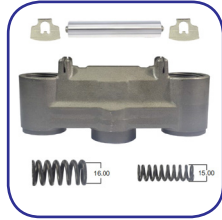

BENADB2206
Chain

BENADB2207
Caliper Cover

BENADB2208
Guide Pin Kit

BENADB2209
Rubber Cap (10)

BENADB2210
Shear Nut (10)

BENADB2211
Caliper Plug

BENADB2212
Actuator Seal

BENADB2213
Adjuster

BENADB2214
Plastic Cover

BENADB2215
Tappet Kit

BENADB2216
Spring Clip

BENADB2217
Spring

HALDEX DB22LT AIR DISC CALIPER REPAIR KITS

HALDB22LT01
Guide pin kit

HALDB22LT02
Lever

HALDB22LT03
Bridge Housing

HALDB22LT04
Bridge Kit

HALDB22LT05
Ball Bearing Kit

HALDB22LT06
Piston Boot

HALDB22LT07
Plastic Gear (5)

HALDB22LT08
Rubber Tap Kit

HALDB22LT09
Pin Ring

KNORR SB7 AIR DISC CALIPER REPAIR KITS

KNOSB701
Caliper Lever

KNOSB702
Bearing Set

KNOSB703
Bridge Assembly

KNOSB704
Shaft Housing Assembly

KNOSB705
Caliper Bolt

KNOSB706
Caliper Adjusting Mechanism

KNOSB707
Chain

KNOSB708
Cover W/O Sensor

KNOSB709
Potentiometer