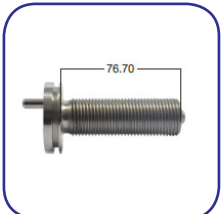

WABPAN192202
Caliper Lever

WABPAN192203
Bearing Set

WABPAN192204
Guide Pin Kit

WABPAN192205
Gasket

WABPAN192201
Caliper Bolt

WABPAN192206
Push Plate (RH) - Pan22

WABPAN192207
Push Plate (LH) - Pan22

WABPAN192208
Push Plate (RH) - Pan19