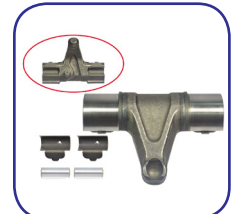

KNOSN715
Shear Nut (10)

KNOSN716
Side Plug

KNOSN717
Actuator Seal

KNOSN718
Guide Pin Kit

KNOSN719
Adjuster

KNOSN720
Cover (Blank)

KNOSN721
Plastic Bung

KNOSN722
Spring Clip

KNOSN723
Spring

KNOSN724
Long Sensor Holder
5

MERITOR EX225H2 AIR DISC CALIPER REPAIR KITS

MEREX225H201
Aluminum Cover

MEREX225H202
Tappet/Calibration Gear

MEREX225H203
Adjuster Mechanism

MEREX225H204
Adjuster

MEREX225H205
Bearing Saddle

MEREX225H206
Lever

MEREX225H207
Tappet Boots

MEREX225H208
Guide Pin Kit

MEREX225H209
Guide Pin Kit

MEREX225H210
Actuator Seal (10)

MEREX225H211
Visual Indicator

WABCO PAN 19/22 AIR DISC CALIPER REPAIR KITS