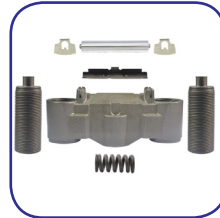

HALDB22LT04
Bridge Kit

HALDB22LT05
Ball Bearing Kit

HALDB22LT06
Piston Boot

HALDB22LT07
Plastic Gear (5)

HALDB22LT08
Rubber Tap Kit

HALDB22LT09
Pin Ring

KNORR SB7 AIR DISC CALIPER REPAIR KITS

KNOSB701
Caliper Lever

KNOSB702
Bearing Set

KNOSB703
Bridge Assembly

KNOSB704
Shaft Housing Assembly

KNOSB705
Caliper Bolt

KNOSB706
Caliper Adjusting Mechanism

KNOSB707
Chain

KNOSB708
Cover W/O Sensor

KNOSB709
Potentiometer

KNOSB718
Long Sensor Holder

KNORR SN7 AIR DISC CALIPER REPAIR KITS

KNOSN701
Tappet Kit
(74mm)

KNOSN702
Lever

KNOSN703
Bearing Set

KNOSN704
Bridge Assembly

KNOSN705
Shaft Housing Assembly

KNOSN706
Caliper Bolt

KNOSN707
Pinion Shaft

KNOSN708
Chain

KNOSN709
Cover W/O Sensor

KNOSN710
Potentiometer (Mercedes)

KNOSN711
Potentiometer (Mann)

KNOSN712
Cover

KNOSN713
Cover w/2 Long Bolts

KNOSN714
Rubber Cap (10)