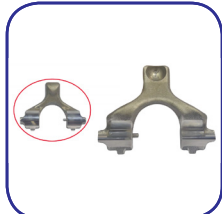

KNOSN723
Spring

KNOSN724
Long Sensor Holder
5

MERITOR EX225H2 AIR DISC CALIPER REPAIR KITS

MEREX225H201
Aluminum Cover

MEREX225H202
Tappet/Calibration Gear

MEREX225H203
Adjuster Mechanism

MEREX225H204
Adjuster

MEREX225H205
Bearing Saddle

MEREX225H206
Lever

MEREX225H207
Tappet Boots

MEREX225H208
Guide Pin Kit

MEREX225H209
Guide Pin Kit

MEREX225H210
Actuator Seal (10)

MEREX225H211
Visual Indicator

WABCO PAN 19/22 AIR DISC CALIPER REPAIR KITS

WABPAN192202
Caliper Lever

WABPAN192203
Bearing Set

WABPAN192204
Guide Pin Kit

WABPAN192205
Gasket

WABPAN192201
Caliper Bolt

WABPAN192206
Push Plate (RH) - Pan22

WABPAN192207
Push Plate (LH) - Pan22

WABPAN192208
Push Plate (RH) - Pan19