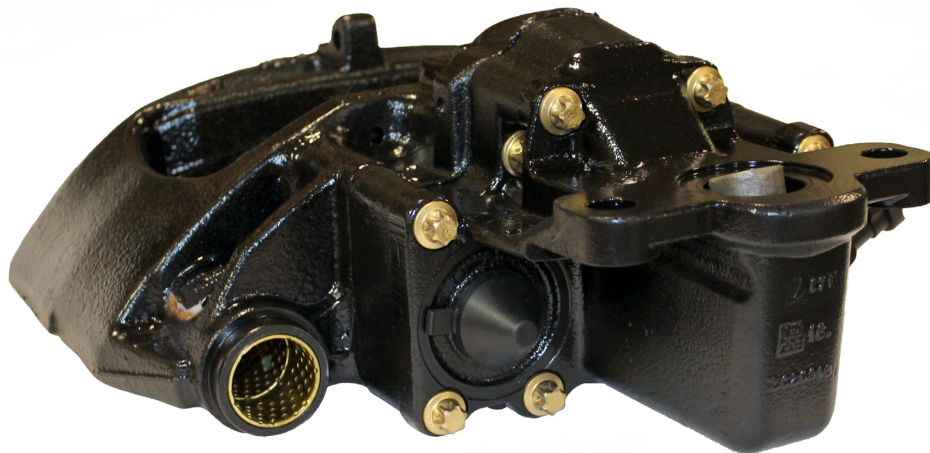

AIR DISC COMPONENTS

PRODUCT BULLETIN

BENDIX ADB22 AIR DISC CALIPER REPAIR KITS

BENADB2201
Lever

BENADB2202
Bearing Set

BENADB2203
Housing & Spring

BENADB2204
Caliper Bolt

BENADB2205
Pinion Shaft

HALDB22LT04
Bridge Kit

HALDB22LT05
Ball Bearing Kit

HALDB22LT06
Piston Boot

HALDB22LT07
Plastic Gear (5)

HALDB22LT08
Rubber Tap Kit

HALDB22LT09
Pin Ring

KNORR SB7 AIR DISC CALIPER REPAIR KITS

KNOSB701
Caliper Lever

KNOSB702
Bearing Set

KNOSB703
Bridge Assembly

KNOSB704
Shaft Housing Assembly

KNOSB705
Caliper Bolt

KNOSB706
Caliper Adjusting Mechanism

KNOSB707
Chain

KNOSB708
Cover W/O Sensor

KNOSB709
Potentiometer

KNOSB710
Guide Pin Kit

KNOSB711
Rubber Cap (10)

KNOSB712
Shear Nut (10)

KNOSB713
Dust Cover (5)

KNOSB714
Adjuster

KNOSB715
Tappet Kit
(69mm)

KNOSB716
Spring Clip

KNOSB717
Spring