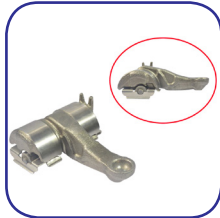

HALDB22LT04
Bridge Kit

HALDB22LT05
Ball Bearing Kit

HALDB22LT06
Piston Boot

HALDB22LT07
Plastic Gear (5)

HALDB22LT08
Rubber Tap Kit

HALDB22LT09
Pin Ring

KNORR SB7 AIR DISC CALIPER REPAIR KITS

KNOSB701
Caliper Lever

KNOSB702
Bearing Set

KNOSB703
Bridge Assembly

KNOSB704
Shaft Housing Assembly

KNOSB705
Caliper Bolt

KNOSB706
Caliper Adjusting Mechanism

KNOSB707
Chain

KNOSB708
Cover W/O Sensor

KNOSB709
Potentiometer

KNOSB710
Guide Pin Kit

KNOSB711
Rubber Cap (10)

KNOSB712
Shear Nut (10)

KNOSB713
Dust Cover (5)

KNOSB714
Adjuster

KNOSB715
Tappet Kit
(69mm)

KNOSB716
Spring Clip

KNOSB717
Spring

KNOSB718
Long Sensor Holder

KNORR SN7 AIR DISC CALIPER REPAIR KITS

KNOSN701
Tappet Kit
(74mm)

KNOSN702
Lever

KNOSN703
Bearing Set

KNOSN704
Bridge Assembly

KNOSN705
Shaft Housing Assembly

KNOSN706
Caliper Bolt