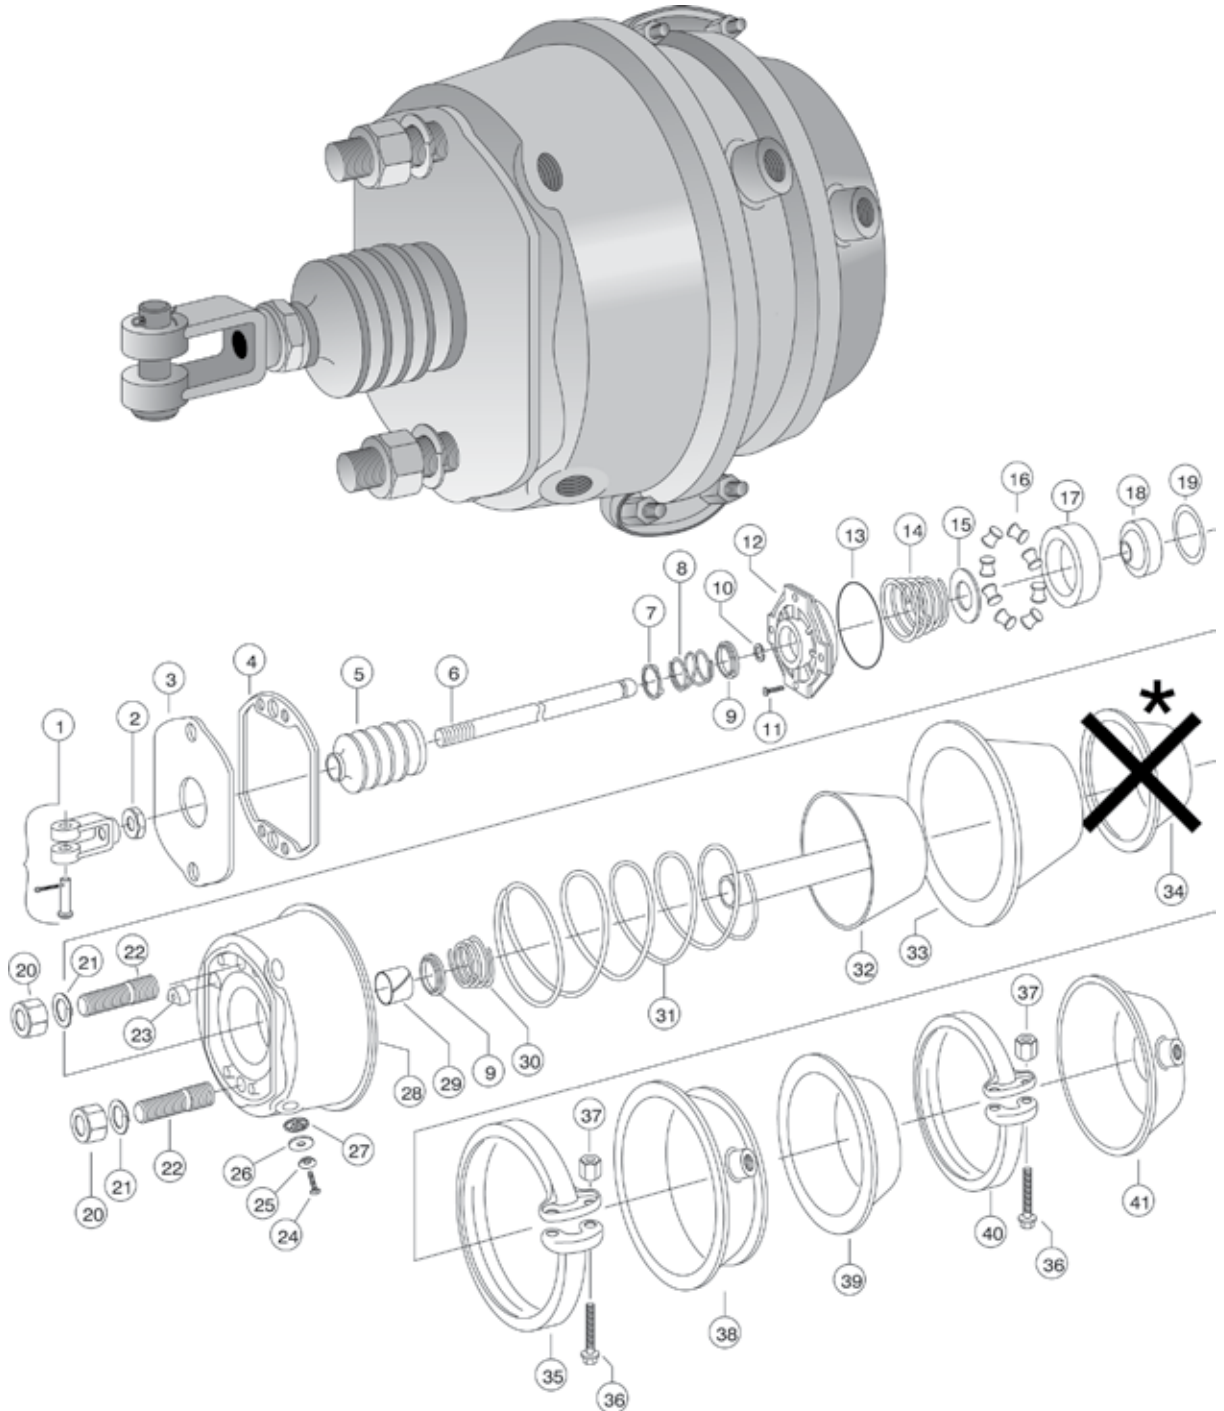

PRODUCT BULLETIN

Accupart International is now stocking a complete line of DD-3 Actuator replacement parts.

* Diaphragm separator no longer used on Type 30 model — it should be discarded.

PRODUCT BULLETIN

Item	Part #	Description	Qty. Req.
1	BEN728790	YOKE ASSY 5/8" x 1/2"	1
2	BEN704781	NUT - 5/8" JAM	1
3	BEN743570	SPLASH GUARD	1
4	BEN746660	GASKET	1
5	BEN742013	DUST BOOT	1
6	BEN743342	PUSH ROD 4 3/8" LONG-STANDARD	1
6-A	BEN741992	PUSH ROD 12" UNIVERSAL	1
7	BEN777831-A	SPRING RETAINER	1
8	BEN777831-B	SPRING	1
9	BEN746612	ROD WIPER	2
10	BEN741993	RETAINING RING	1
11	BEN743023	MACHINE SCREW	4
12	BEN777831	CAP ONLY	1
12-A	BEN782424	CAP COMPLETE-IN-CLUDES 7,8,9,12	1
13	BEN743682	O-RING	1
14	BEN742003	ROLLER SPRING	1
15	BEN742004	NYLON WASHER	1
16	BEN742002	ROLLER	8
17	BEN742001	COLLAR	1
18	BEN742000	PISTON, PLASTIC	1
19	BEN741999	O-RING	1
20	BEN704781	NUT - 5/8" JAM	2
21	BEN702986	LOCKWASHER	2
22	BEN740538	STUD 5/8", MOUNTING	2
23	BEN741996	BREATHER, FELT	2
24	BEN746370	SCREW, WASHER RETIANING	1

Item	Part #	Description	Qty. Req.
25	BEN746369	WASHER, DIAPHRAM RETAINING	1
26	BEN746368	DIAPHRAM, EXHAUST	1
27	BEN746367	DIAPHRAM RETAINER	1
28	BEN749250	NON-PRESSURE HOUSING	1
29	BEN741997	NYLON BEARING	1
30	BEN746614	ROD WIPER RETAINING SPRING	1
31	BEN742413	SPRING-MAIN	1
32	BEN777263	SHAFT ASSEMBLY	1
33	BEN792711	DIAPHRAGM, SERVICE, TYPE 30	1
34	BEN746363	DIAPHRAGM SEPARATOR (OBSOLETE)	1
35	BEN737892	CLAMP RING (SERVICE)	1
36	BEN737886	MOUNTING CLAMP BOLT	4
37	BEN737887	CLAMP NUT, DD-3	4
38	BEN791372	SERVICE PRESSURE PLATE T-30	1
39	BEN746675	DIAPHRAGM, AUXILIARY, TYPE 30	1
40	BEN737891	CLAMP RING, DD-3 TYPE, AUXILIARY, T-30	1
41	BEN787174	AUXILIARY PRESSURE PLATE T-30	1
	BEN727746	KIT, CLAMP RING, SERVICE- 35,36,37	
	BEN727745	KIT, CLAMP RING, AUXILIARY- 36,37,40	