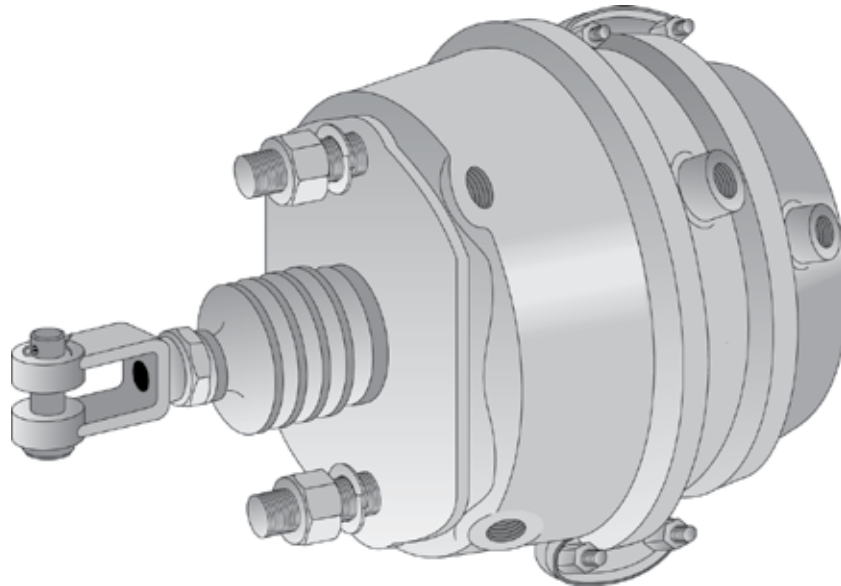

PRODUCT BULLETIN

Accupart International is now stocking a complete line of DD-3 Actuator replacement parts.

* Diaphragm separator no longer used on Type 30 model — it should be discarded.

PRODUCT BULLETIN

Item	Part #	Description	Qty. Req.
1	BEN728790	YOKE ASSY 5/8" x 1/2"	1
2	BEN704781	NUT - 5/8" JAM	1
3	BEN743570	SPLASH GUARD	1
4	BEN746660	GASKET	1
5	BEN742013	DUST BOOT	1
6	BEN743342	PUSH ROD 4 3/8" LONG-STANDARD	1
6-A	BEN741992	PUSH ROD 12" UNIVERSAL	1
7	BEN777831-A	SPRING RETAINER	1
8	BEN777831-B	SPRING	1
9	BEN746612	ROD WIPER	2
10	BEN741993	RETAINING RING	1
11	BEN743023	MACHINE SCREW	4
12	BEN777831	CAP ONLY	1
12-A	BEN782424	CAP COMPLETE-IN-CLUDES 7,8,9,12	1
13	BEN743682	O-RING	1
14	BEN742003	ROLLER SPRING	1
15	BEN742004	NYLON WASHER	1
16	BEN742002	ROLLER	8
17	BEN742001	COLLAR	1
18	BEN742000	PISTON, PLASTIC	1
19	BEN741999	O-RING	1
20	BEN704781	NUT - 5/8" JAM	2
21	BEN702986	LOCKWASHER	2
22	BEN740538	STUD 5/8", MOUNTING	2
23	BEN741996	BREATHER, FELT	2
24	BEN746370	SCREW, WASHER RETIANING	1

Item	Part #	Description	Qty. Req.
25	BEN746369	WASHER, DIAPHRAM RETAINING	1
26	BEN746368	DIAPHRAM, EXHAUST	1
27	BEN746367	DIAPHRAM RETAINER	1
28	BEN749250	NON-PRESSURE HOUSING	1
29	BEN741997	NYLON BEARING	1
30	BEN746614	ROD WIPER RETAINING SPRING	1
31	BEN742413	SPRING-MAIN	1
32	BEN777263	SHAFT ASSEMBLY	1
33	BEN792711	DIAPHRAGM, SERVICE, TYPE 30	1
34	BEN746363	DIAPHRAGM SEPARATOR (OBSOLETE)	1
35	BEN737892	CLAMP RING (SERVICE)	1
36	BEN737886	MOUNTING CLAMP BOLT	4
37	BEN737887	CLAMP NUT, DD-3	4
38	BEN791372	SERVICE PRESSURE PLATE T-30	1
39	BEN746675	DIAPHRAGM, AUXILIARY, TYPE 30	1
40	BEN737891	CLAMP RING, DD-3 TYPE, AUXILIARY, T-30	1
41	BEN787174	AUXILIARY PRESSURE PLATE T-30	1
	BEN727746	KIT, CLAMP RING, SERVICE- 35,36,37	
	BEN727745	KIT, CLAMP RING, AUXILIARY- 36,37,40	