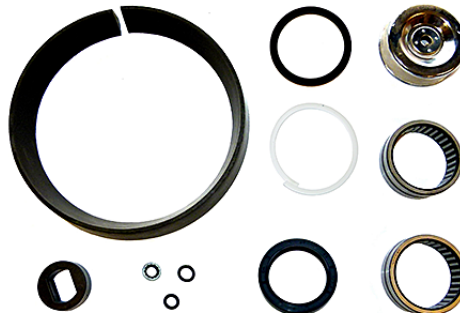

FAN CLUTCHES & REPAIR KITS

KYSOR TYPE FAN CLUTCH (NEW) & REPAIR KITS

KYS9500-01
9" Fan Clutch (K-26), Rear Air

Series	Description	Kitmaster Part#	Kysor Part#
KYS9500-01	Rear Air Clutch, K26, 9", Kysor Type	8901N	1090-09500-01
KYS38713	Kit, Seal, K22, 26, 30, Kysor Type	8500SK	1033-08233-01
KYS8500L	Lining, K22, Kysor Type	8500L	1033-08250-01
KYS8500MK	Kit, Major, K22, Kysor Type	N/A	N/A
KYS8500SKL	Kit, Seal & Lining, K22, Kysor Type	8500SKL	1033-05435-03
KYS8595BK	Kit, Bearing, K22, 26, Kysor Type	N/A	N/A
KYS9500-9600L	Lining, K26, 30, Kysor Type	8800L	1033.09340-01
KYS9500MK	Kit, Major, K26, Kysor Type	N/A	N/A
KYS8800SKL	Kit, Seal & Lining, K26, 30, Kysor Type	8800SKL	1033.09339-01

Accupart	Lining Kits
KYS8500L	Lining, Kysor K22
KYS9500-9600L	Kysor, K26/K30 Lining

Accupart	Major Kits
KYS8500MK	Kit, Major, Kysor K22
KYS9500MK	Kit, Major, Kysor K26

KYS8500L

KYS8500MK

Accupart#	Seal Kits
KYS38713	Kit, Seal, Kysor K22/K26/K30

Accupart#	Seal Kits
KYS8500SKL	Kit, Seal & Lining, K22
KYS8800SKL	Kit, Seal & Lining, K26/K30

Accupart	Bearing Kits
KYS8595BK	Kit, Bearing, Kysor K22/K26

KYS38713

KYS8500SKL

KYS8595BK