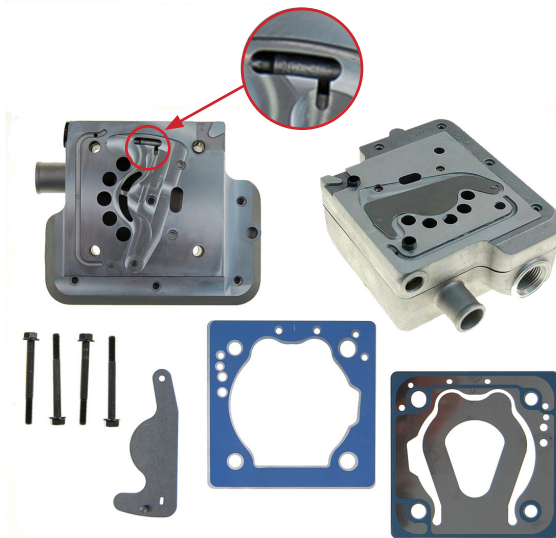

NEW PRODUCT BULLETIN

Now stocking the latest version of the Wabco Style 85 mm single head assembly.

Accupart offers 3 variations of this assembly. The Complete Head-Part # WAB-61W24CH1, The Valve Plate-Part # WAB61W24VP1, and The Head Kit-Part # WAB61W24KA1.

Single Complete Head Kit Assembly
Part # WAB61W24CH1

This new version of valve plate has an additional relief (groove), machined as shown within the red circle. This new version requires slightly different parts when servicing, which are pictured above. These revised parts are included in the repair kit pictured directly below.

Single Valve Plate
Part # WAB61W24VP1

Single Head Kit
Part # WAB61W24KA1

All Parts Now In Stock - Call or e-mail for pricing today!