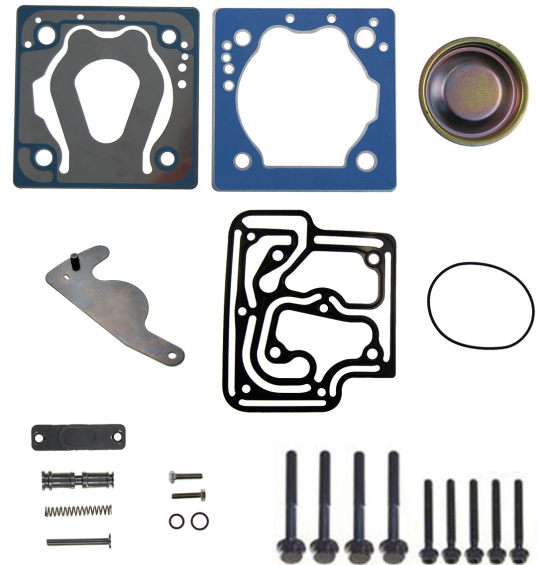

NEW PRODUCT BULLETIN

Now stocking the latest version of the Wabco Style 85 mm single head assembly.

Accupart offers 3 variations of this assembly. The Complete Head-Part # WAB-61W24CH1, The Valve Plate-Part # WAB61W24VP1, and The Head Kit-Part # WAB61W24KA1.

Single Complete Head Kit Assembly
Part # WAB61W24CH1

This new version of valve plate has an additional relief (groove), machined as shown within the red circle. This new version requires slightly different parts when servicing, which are pictured above. These revised parts are included in the repair kit pictured directly below.

Single Valve Plate
Part # WAB61W24VP1

Single Head Kit
Part # WAB61W24KA1

All Parts Now In Stock - Call or e-mail for pricing today!